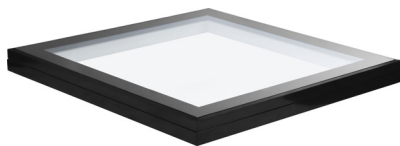

THE NUMBER ONE CHOICE

FOR FLAT GLASS ROOFLIGHTS

Introducing the new Coxdome Flat Glass rooflight

The new Coxdome flat glass rooflight has been redesigned to improve ease of installation. Stylish and contemporary, Coxdome Flat Glass is an affordable solution to maximise natural daylight on all projects.

Suitable for new build or refurbishment, and ideal for both residential and commercial application. Available in 12 sizes from stock, with NEXT DAY delivery.

Features and benefits

- 160mm PVCu vertical kerb with U-Value $1.0 \text{ W/m}^2\text{K}^0$
- Double-glazed 6mm toughened glass outer pane, with 14mm argon filled cavity
- 6.4mm laminated inner pane
- Aluminium frame, extruded polyester powder coated to 7016 gloss as standard
- Black spacer
- 75mm wide black border to glass units
- Concealed fixings
- Total DGU light transmission 70.5%
- G-Value 0.49
- Centre Pane U-Value 1.065 rounded to $1.1 \text{ W/m}^2\text{K}^0$
- Sound reduction R_w 33dB
- Fixed or vented
- Manual or electronic opening