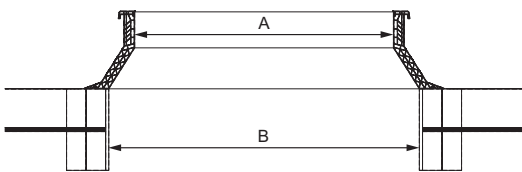

Manual Control Point (EVSMCP)

LED display gives open, closing and healthy indication. Sounder gives alarm condition. Reset button closes smoke vent and resets control panel.

Smoke Detector (EVSSD)

Automatic fire detection with LED display when activated.

Upstand-Vertical 150mm

Upstand-Splayed 300mm

Code	Dim A (mm)	Dim B (mm)	Free vent Area (M ²)
EVSV105105	1050 x 1050	1250 x 1250	1.0
EVSV130130	1300 x 1300	1500 x 1500	1.6
EVSV70160	700 x 160	900 x 1800	1.0
EVSV90120	900 x 1200	1100 x 1400	1.0
EVSV100160	1000 x 1600	1200 x 1600	1.5