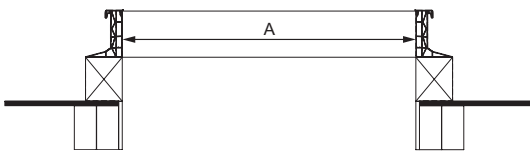

Upstand-Vertical 150mm