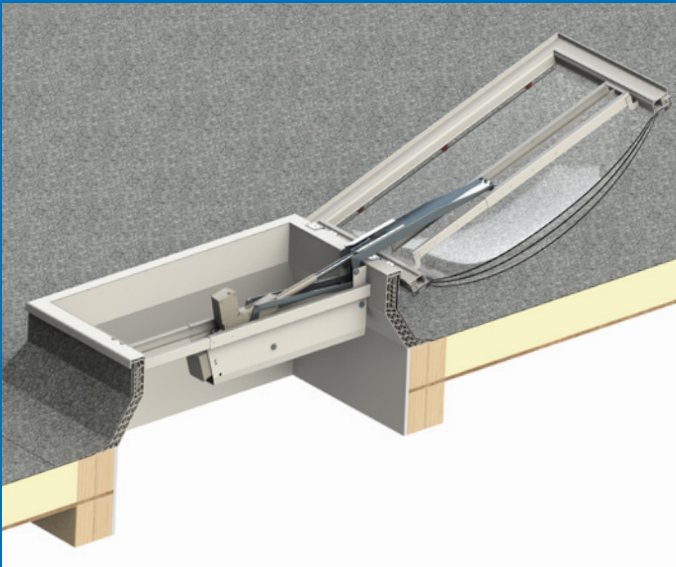

Smoke Vent Features

- Fully certified to CE EN12101-2
- Fire rated to Class AA
- Compliant with Building Regulation ADB and ADL
- Open to 160° within 60 seconds
- Can incorporate roof access facility
- Provides natural comfort ventilation
- Impact resistant to CE EN1873 1200 joules – certified non-fragile
- Available with polycarbonate, clear or opal glazed, or solid insulated cover
- Available with PVC Em-Curb suitable for use with all roof membranes or direct to builder's upstand

enquiries@loftshop.co.uk

020 8551 5800 www.loftshop.co.uk

The Loft Shop, 137 Beehive Lane, Ilford, Essex IG4 5DR

EM-VENT SMOKE VENT & CONTROL PANEL KIT

Includes polycarbonate double-glazed smoke vent, upstand and actuator, smoke control panel, manual control point and smoke detector.